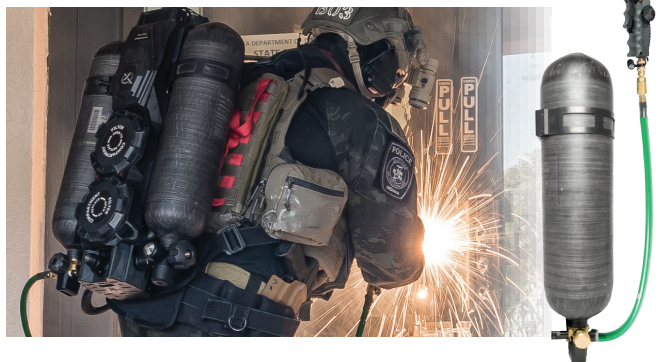

BREACHER'S KIT

IN PARTNERSHIP WITH: **blueforce**
DEVELOPMENT

©2018 Wilcox Industries Corp. All rights reserved. WILCOX® is a Registered Trademark of Wilcox Industries Corp. Modular by Design™ is a trademark of Wilcox Industries Corp. Specifications subject to change without notice. The Wilcox HYBRID PATRIOT 5510 is patent pending. Technical Data regulated and restricted by the EAR, U.S. Department of Commerce. May require a license prior to Foreign National Access.

25 PISCATAQUA DRIVE | NEWINGTON NH, 03801 | 603.431.1331 | WWW.WILCOXIND.COM