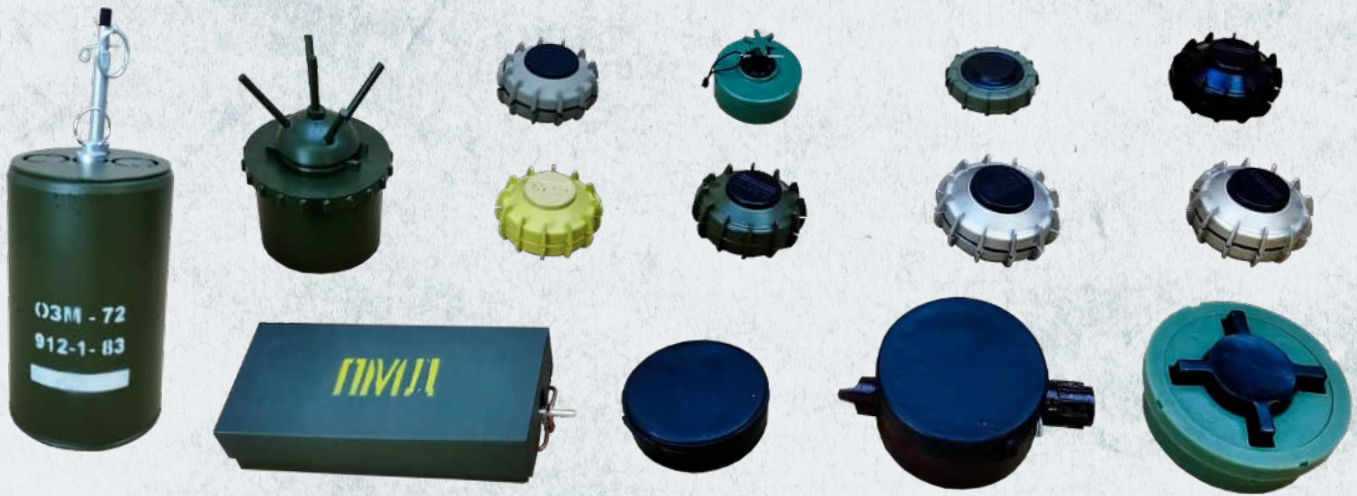

AP MINE KIT

ITEM#: OTA-LMK1

FUNCTIONAL MINE KIT

*WIRELESS OPTION NOW AVAILABLE

ITEM#: OTA-FIED107