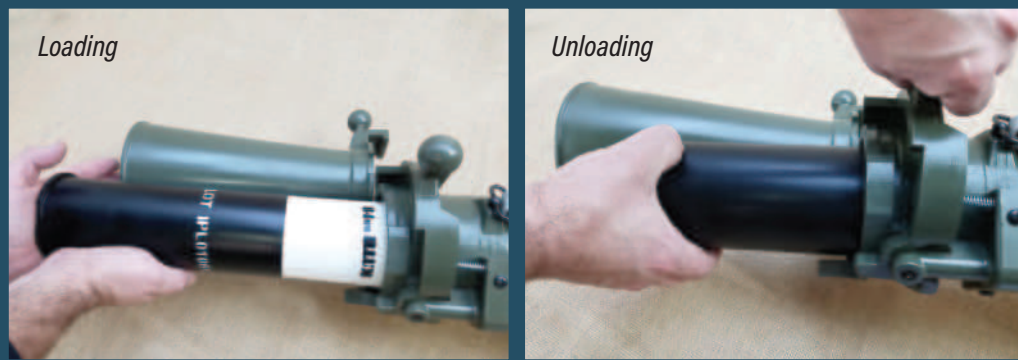

Loading

Unloading